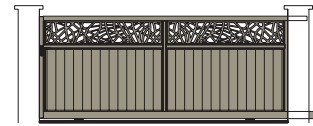

Swing Gates

Sliding Gate

MUZE Model

Swing Gates

Sliding Gate

LAZER / THE PATTERNS

VERTICAL PATTERN OPTIONS

Vertical pattern options with the IZIS model.

Patterns also available with MEZZO and OZ models.

SAMBA

VARIATIONS

AUSTRAL

ZEBRA

RYTHME

TROPIQUE

PROVENCE